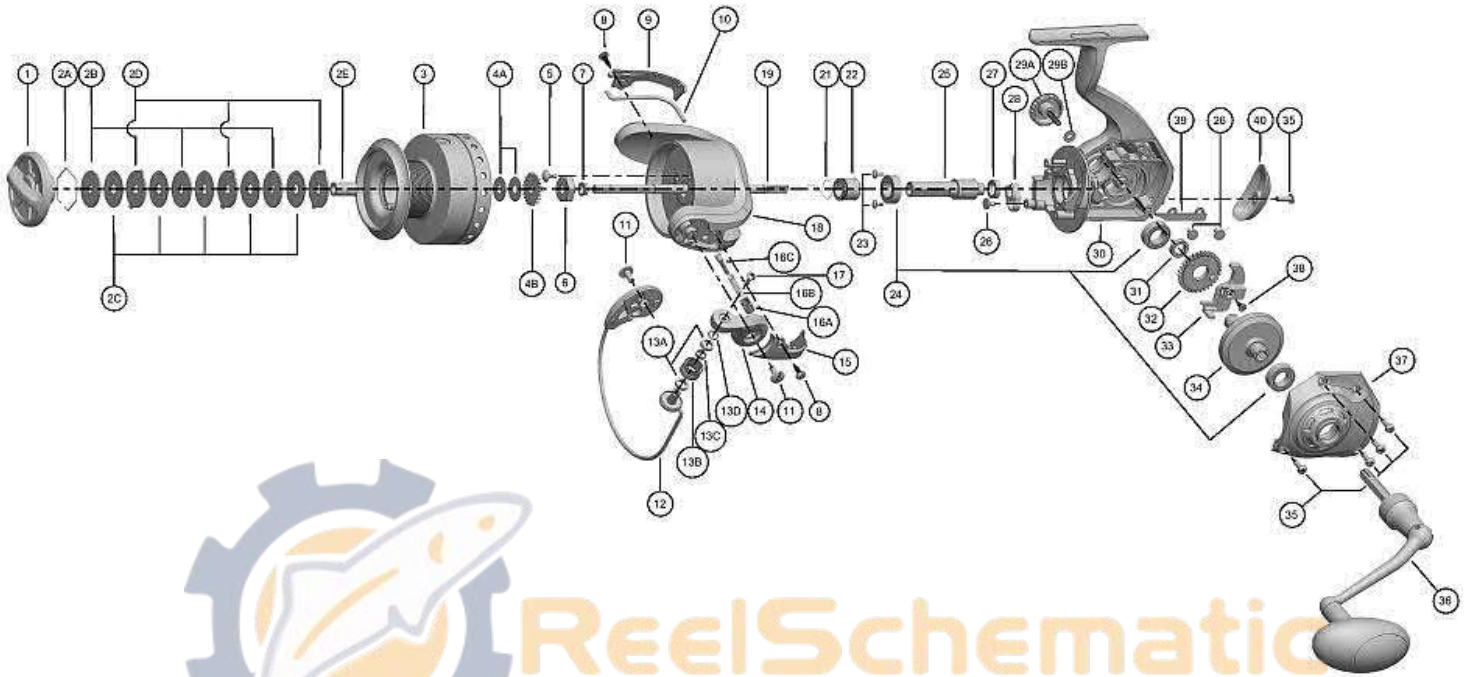

QUANTUM

Optix OP60FA

ReelSchematic

Quantum OP60FA Spinning Reel Part List					
Key #	Description	Part No.	Key #	Description	Part No.
1	Drag Knob Assembly	TP332-06	17	Line Roller Screw	TP108-02
2	Drag Washer Kit includes:	TP4080-01	18	Rotor Assembly	TP009-06
	2A - Drag Washer Retainer	N/A	19	Main Shaft	TP015-02
	2B - Drag Washer 'D'	N/A	21	A.R. Actuator Spring	TP086-02
	2C - Drag Friction Washer	N/A	22	A.R. Sleeve	TP139-01
	2D - Keyed Drag Washer	N/A	23	Pinion Bearing Screw	TP079-01
	2E - Spool Bushing	N/A	24	Ball Bearing, 9 ID x 17 OD x 5 W	TP157-01
3	Spool Assembly	TP321-54	25	Pinion	TP011-01
4	Click Gear Kit	TP4037-01	26	A.R. Stopper Screw	TP078-01
	4A - Center Shaft Washer	N/A	27	Ball Bearing, 7 ID x 11 OD x 3 W	TP027-01
	4B - Click Gear	N/A	28	A.R. Stopper	TP060-01
5	Rotor Nut Lock Screw	TP094-01	29	Handle Cap Screw Assembly	TP4073-04
6	Rotor Nut	TP006-01		29A - Handle Cap Screw	N/A
7	Main Shaft Bushing	TP214-01		29B - Handle Cap Screw Washer	N/A
8	Rotor Cover Screw	TP077-03	30	Body Assembly	TP001-56
9	Bail Holder Cover	TP088-06	31	Bushing, 7 ID x 11 OD x 3 W	TP141-01
10	Kick Lever	TP019-02	32	O/S Gear	TP053-01
11	Pivot Screw	TP044-02	33	O/S Slider	TP025-01
12	Bail Assembly	TP347-06	34	Drive Gear	TP012-01
13	Line Roller Kit includes:	TP4202-02	35	Side Cover Screw	TP057-01
	13A - Line Roller Bushing	N/A	36	Handle Assembly	UP318-03
	13B - Line Roller	N/A	37	Side Cover Assembly	TP023-56
14	Arm Lever	TP007-06	38	Main Shaft Screw	TP100-01
15	Arm Lever Cover	TP087-06	39	O/S Slider Plate	TP026-01
16	Bail Spring Kit	TP4022-02	40	Body Rear Cover	TP140-04
	16A - Bail Spring Holder	N/A			
	16B - Bail Spring	N/A			
	16C - Bail Spring Pin	N/A			